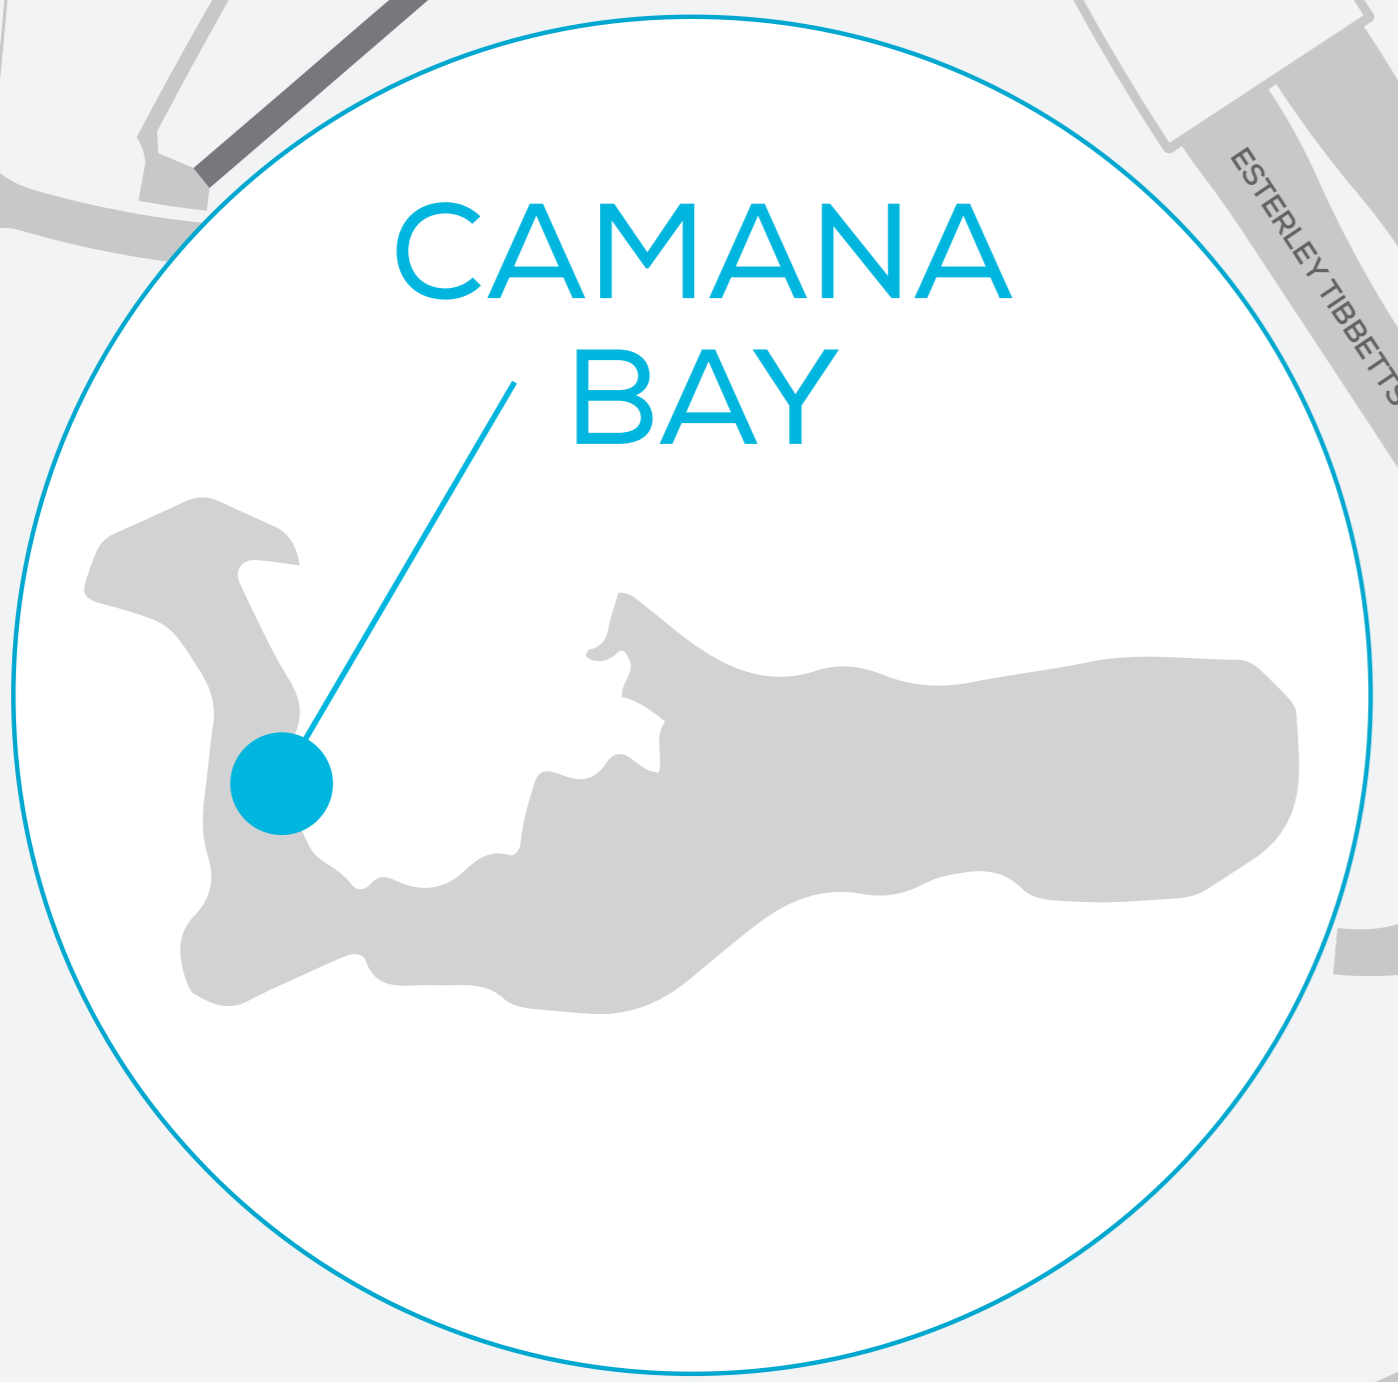

THE RITZ-CARLTON
THE WESTIN
KIMPTON SEAFIRE

SEVEN MILE BEACH

CAMANA BAY

MARGARITAVILLE
MARRIOTT BEACH RESORT
GEORGE TOWN

LEGEND

- Parking
- Camana Bay Visitor Centre
- CCC Security Centre (First Aid)
- AED Defibrillator
- Assembly Point

The AED defibrillator located at the Camana Bay Security Office is accessible 24 hours a day, 7 days a week. All other AED defibrillators are accessible for anyone to use from 8 a.m. to 5 p.m., Monday to Friday. Call 911 to direct you to the closest AED.